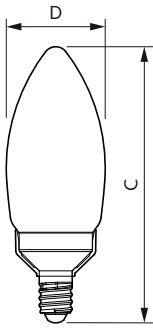

Classic filament LED candles and lusters

Full product name	LEDClassic 4.5W B11 E12 850 CL ND 3CT/10
Order code	929003068448
Material Nr. (12NC)	929003068448
Numerator - Quantity Per Pack	1
EAN/UPC - Product/Case	046677572068

Numerator - Packs per outer box	10
EAN/UPC - Case	50046677572063

Dimensional drawing