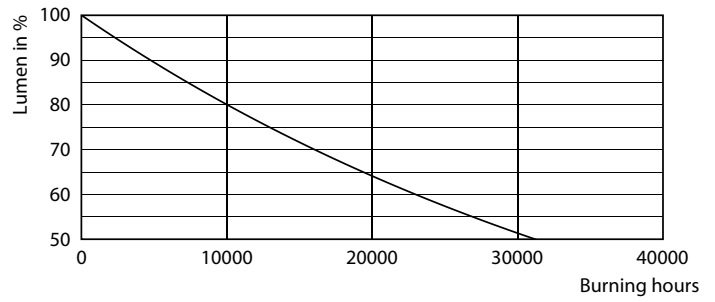

Classic filament LED candles and lusters

Lifetime

Lumen Maintenance Diagram - LEDClassic 4.5W B11 E12 850 CL ND 3CT/10