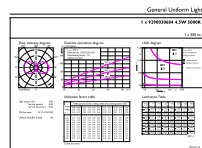

Classic filament LED candles and lusters

Full product name	LEDClassic 4.5W B11 E12 850 CL ND 3CT/10
Order code	929003068448
Material Nr. (12NC)	929003068448
Numerator - Quantity Per Pack	1
EAN/UPC - Product/Case	046677572068

Numerator - Packs per outer box	10
EAN/UPC - Case	50046677572063

Dimensional drawing

Product	D	C
LEDClassic 4.5W B11 E12 850 CL ND 3CT/10	35 mm	99 mm

Photometric data