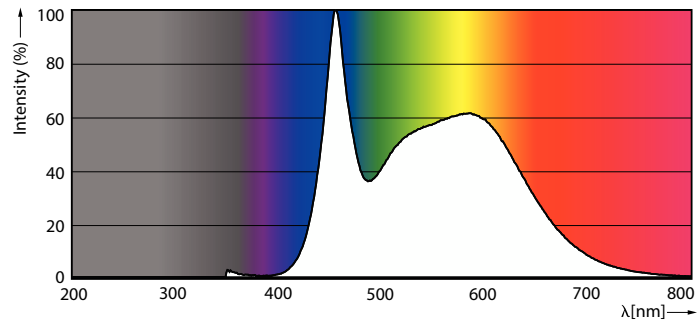

Classic filament LED candles and lusters

Full product name	LEDClassic 4.5W B11 E12 850 CL ND 3CT/10
Order code	929003068448
Material Nr. (12NC)	929003068448
Numerator - Quantity Per Pack	1
EAN/UPC - Product/Case	046677572068

Numerator - Packs per outer box	10
EAN/UPC - Case	50046677572063

Dimensional drawing

Product	D	C
LEDClassic 4.5W B11 E12 850 CL ND 3CT/10	35 mm	99 mm

Photometric data

Spectral Power Distribution Colour - LEDClassic 4.5W B11 E12 850 CL ND 3CT/10