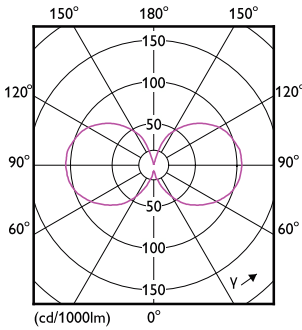

Photometric data

Light Distribution Diagram - LEDClassic 4.5W B11 E12 850 CL ND 3CT/10