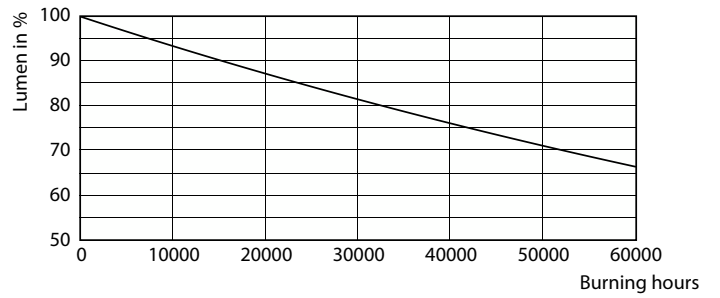

CorePro LEDtube EM/Mains T8

Lifetime

Life Expectancy Diagram - CorePro LEDtube 1500mm 20W 840 T8

Lumen Maintenance Diagram - CorePro LEDtube 1500mm 20W 840 T8