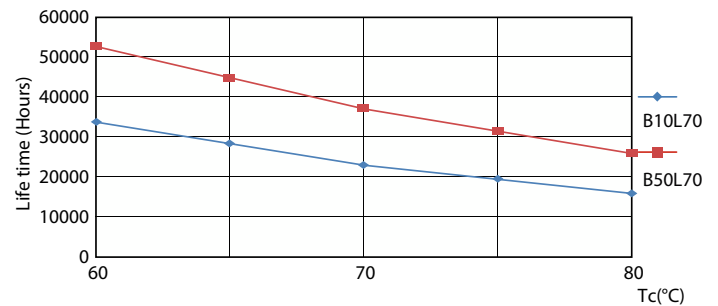

Light Distribution Diagram - CorePro LEDtube 1500mm 20W 840 T8

Spectral Power Distribution Colour - CorePro LEDtube 1500mm 20W 840 T8

Lifetime

Life Expectancy Diagram - CorePro LEDtube 1500mm 20W 840 T8

Life Expectancy Diagram - CorePro LEDtube 1500mm 20W 840 T8