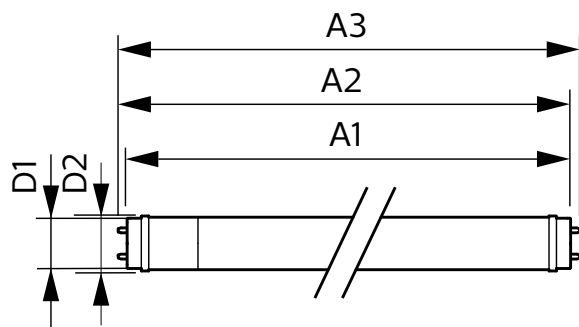

Product data

General Information		Light Technical	
Cap-Base	G13 [Medium Bi-Pin Fluorescent]	Color Code	840 [CCT of 4000K]
Nominal lifetime	50,000 hour(s)	Beam Angle (Nom)	240 degree(s)
Switching Cycle	200,000	Luminous Flux	2,200 lm
Lighting Technology	LED	Color Designation	Cool White (CW)
Flux measurement reference	Sphere	Correlated Color Temperature (Nom)	4000 K
CE mark	Yes	Luminous Efficacy (rated) (Nom)	110 lm/W
EU RoHS compliant	Yes	Color Consistency	<6
		Color rendering index (CRI)	80
		LLMF At End Of Nominal Lifetime (Nom)	70 %

Temperature

Ambient temperature range	-20 °C to 45 °C
T-Case Maximum (Nom)	60 °C

Dimensional drawing

Controls and Dimming

Dimmable	No
----------	----

Mechanical and Housing

Bulb Finish	Frosted
Bulb Material	Glass
Product Length	1,500 mm
Bulb Shape	T8