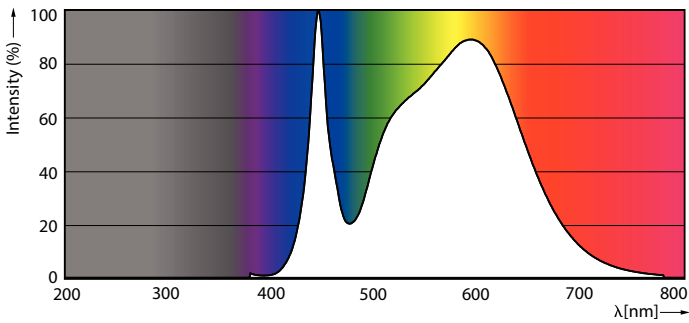

Spectral Power Distribution Colour - CorePro LEDtube 1500mm 20W 840 T8