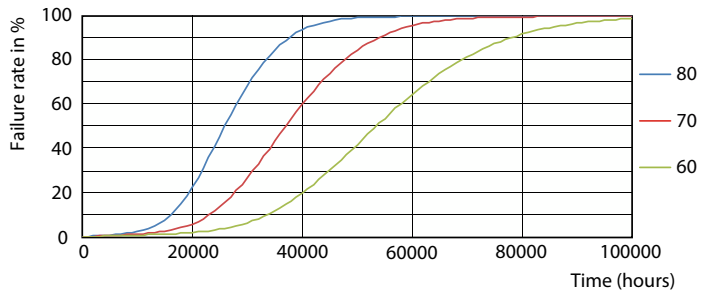

CorePro LEDtube EM/Mains T8

Lifetime

Life Expectancy Diagram - CorePro LEDtube 1500mm 20W 840 T8

Lumen Maintenance Diagram - CorePro LEDtube 1500mm 20W 840 T8