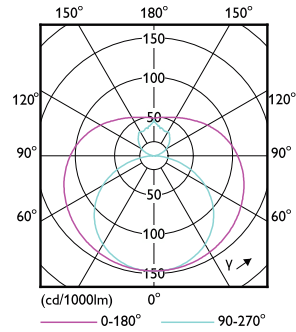

CorePro LEDtube EM/Mains T8

Photometric data

Light Distribution Diagram - CorePro LEDtube 1500mm 20W 840 T8