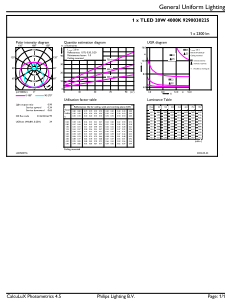

Temperature

Ambient temperature range	-20 °C to 45 °C
T-Case Maximum (Nom)	60 °C

Dimensional drawing

Controls and Dimming

Dimmable	No
----------	----

Mechanical and Housing

Bulb Finish	Frosted
Bulb Material	Glass
Product Length	1,500 mm
Bulb Shape	T8

Product Data

Order product name	CorePro LEDtube 1500mm 20W 840 T8
Full product name	CorePro LEDtube 1500mm 20W 840 T8
Full product code	871951432539500
Order code	929003022502
Material Nr. (12NC)	929003022502
Numerator - Quantity Per Pack	1
EAN/UPC - Product/Case	8719514325395
Numerator - Packs per outer box	10
EAN/UPC - Case	8719514325401

Product	D1	D2	A1	A2	A3
CorePro LEDtube 1500mm 20W 840 T8	25.7 mm	28 mm	1,500 mm	1,507.1 mm	1,514.2 mm

CorePro LEDtube EM/Mains T8

Photometric data

General uniform lighting - CorePro LEDtube 1500mm 20W 840 T8