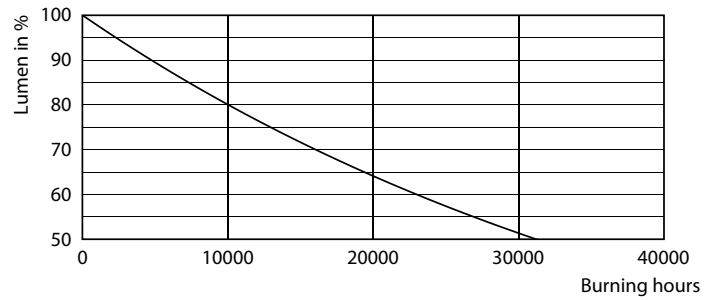

Lumen Maintenance Diagram - CorePro LEDbulb ND 13-100W A60 E27 827