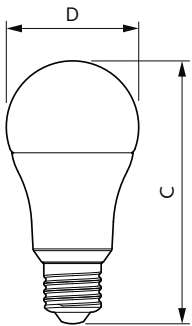

CorePro Plastic LEDbulbs

T-Case Maximum (Nom)	95 °C
Controls and Dimming	
Dimmable	No
Mechanical and Housing	
Bulb Finish	Frosted
Bulb Material	Plastic
Bulb Shape	A60
Approval and Application	
Energy Efficiency Class	E
Energy Consumption kWh/1000 h	13 kWh
EPREL Registration Number	397615
EyeComfort	Yes
Application Conditions	
can it be used in closed luminaires	No

Product Data

Order product name	CorePro LEDbulb ND 13-100W A60 E27 827
Full product name	CorePro LEDbulb ND 13-100W A60 E27 827
Full product code	872016916901200
Order code	929002306808
Material Nr. (12NC)	929002306808
Numerator - Quantity Per Pack	1
EAN/UPC - Product/Case	8720169169012
Numerator - Packs per outer box	10
EAN/UPC - Case	8720169169029

Dimensional drawing

Product	D	C
CorePro LEDbulb ND 13-100W A60 E27 827	60 mm	120 mm