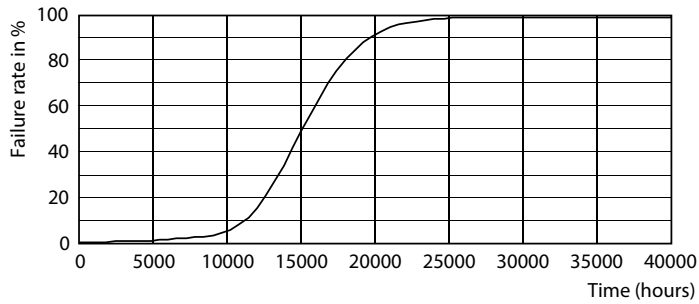

Lifetime

Life Expectancy Diagram - CorePro LEDbulb ND 13-100W A60 E27 827