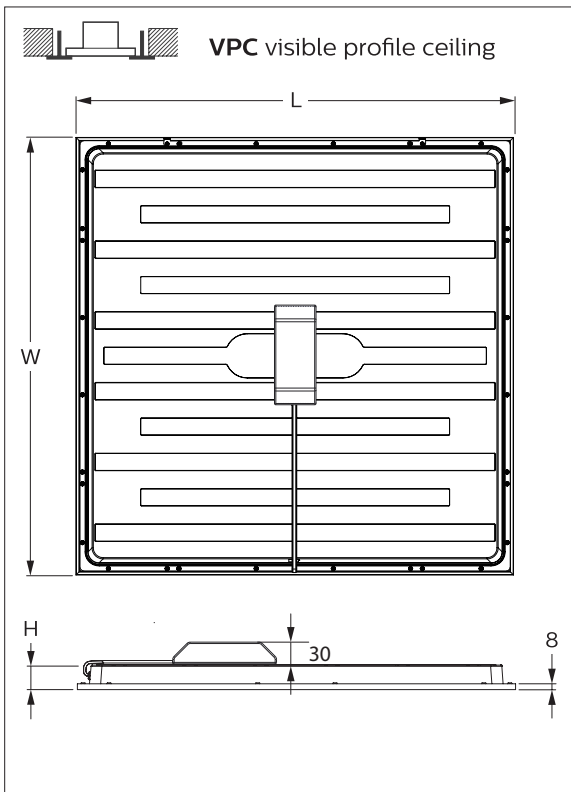

The external flexible cable or cord of this luminaire cannot be replaced; if the cord is damaged, the luminaire shall be destroyed.

The luminaire shall not be covered with thermal insulation or similar material under any circumstance.

The light source of this luminaire is not replaceable; when the light source reaches its end of life the whole luminaire shall be replaced.

Luminaire must not be used or stored in corrosive environment where hazardous materials such as sulphur, chlorine, phthalates, etc, are present.

Inrush current

Electrical characteristic	
I_{max} (A)	6.5
T_{ref} (µs)	55
MCB	Luminaires Max.
B-10 A	50
B-13 A	65
B-16 A	80
C-10 A	50
C-13 A	65
C-16 A	80