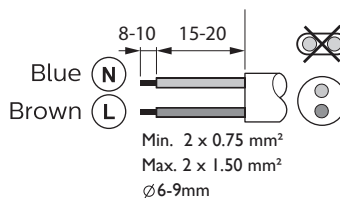

A Visible Profile Ceiling mounting (VPC)

Install safety cable (Optional)

B Suspension mounting (SUS)

Dimensions in mm

C Plaster Ceiling Version mounting (PCV)

Install safety cable (Optional)

D Safety cable