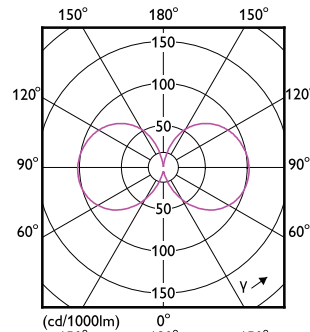

Temperature

Order Code	Full Product Name	T-Case Maximum (Nom)
929003677302	MAS LED SON-T UE M 5.4Klm 28.5W 727 E27	42.03 °C
929003677402	MAS LED SON-T UE M 6Klm 28.5W 740 E27	41.51 °C
929003677102	MAS LED SON-T UE M 3.6Klm 19W 727 E27	39.56 °C

Order Code	Full Product Name	T-Case Maximum (Nom)
929003677202	MAS LED SON-T UE M 4Klm 19W 740 E27	39.56 °C
929003677502	MAS LED SON-T UE M 8Klm 42.8W 727 E40	44.02 °C
929003677602	MAS LED SON-T UE M 9Klm 42.8W 740 E40	48.3 °C

Mechanical and Housing

Order Code	Full Product Name	Bulb Shape
929003677302	MAS LED SON-T UE M 5.4Klm 28.5W 727 E27	T46
929003677402	MAS LED SON-T UE M 6Klm 28.5W 740 E27	T46
929003677102	MAS LED SON-T UE M 3.6Klm 19W 727 E27	T46

Order Code	Full Product Name	Bulb Shape
929003677202	MAS LED SON-T UE M 4Klm 19W 740 E27	T46
929003677502	MAS LED SON-T UE M 8Klm 42.8W 727 E40	T52
929003677602	MAS LED SON-T UE M 9Klm 42.8W 740 E40	T52

Approval and Application

Order Code	Full Product Name	Energy Consumption kWh/1000 h
929003677302	MAS LED SON-T UE M 5.4Klm 28.5W 727 E27	29 kWh
929003677402	MAS LED SON-T UE M 6Klm 28.5W 740 E27	29 kWh
929003677102	MAS LED SON-T UE M 3.6Klm 19W 727 E27	19 kWh
929003677202	MAS LED SON-T UE M 4Klm 19W 740 E27	19 kWh
929003677502	MAS LED SON-T UE M 8Klm 42.8W 727 E40	43 kWh
929003677602	MAS LED SON-T UE M 9Klm 42.8W 740 E40	43 kWh