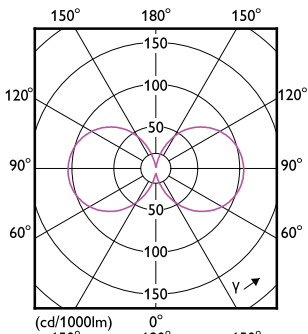

Temperature

Order Code	Full Product Name	T-Case Maximum (Nom)
929003677302	MAS LED SON-T UE M 5.4Klm 28.5W 727 E27	42.03 °C
929003677402	MAS LED SON-T UE M 6Klm 28.5W 740 E27	41.51 °C
929003677102	MAS LED SON-T UE M 3.6Klm 19W 727 E27	39.56 °C

Order Code	Full Product Name	T-Case Maximum (Nom)
929003677202	MAS LED SON-T UE M 4Klm 19W 740 E27	39.56 °C
929003677502	MAS LED SON-T UE M 8Klm 42.8W 727 E40	44.02 °C
929003677602	MAS LED SON-T UE M 9Klm 42.8W 740 E40	48.3 °C

Mechanical and Housing

Order Code	Full Product Name	Bulb Shape
929003677302	MAS LED SON-T UE M 5.4Klm 28.5W 727 E27	T46
929003677402	MAS LED SON-T UE M 6Klm 28.5W 740 E27	T46
929003677102	MAS LED SON-T UE M 3.6Klm 19W 727 E27	T46

Order Code	Full Product Name	Bulb Shape
929003677202	MAS LED SON-T UE M 4Klm 19W 740 E27	T46
929003677502	MAS LED SON-T UE M 8Klm 42.8W 727 E40	T52
929003677602	MAS LED SON-T UE M 9Klm 42.8W 740 E40	T52

Approval and Application

Order Code	Full Product Name	Energy Consumption kWh/1000 h
929003677302	MAS LED SON-T UE M 5.4Klm 28.5W 727 E27	29 kWh
929003677402	MAS LED SON-T UE M 6Klm 28.5W 740 E27	29 kWh
929003677102	MAS LED SON-T UE M 3.6Klm 19W 727 E27	19 kWh
929003677202	MAS LED SON-T UE M 4Klm 19W 740 E27	19 kWh
929003677502	MAS LED SON-T UE M 8Klm 42.8W 727 E40	43 kWh
929003677602	MAS LED SON-T UE M 9Klm 42.8W 740 E40	43 kWh