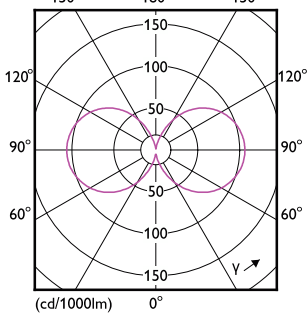

Temperature

Order Code	Full Product Name	T-Case Maximum (Nom)
929003677302	MAS LED SON-T UE M 5.4Klm 28.5W 727 E27	42.03 °C
929003677402	MAS LED SON-T UE M 6Klm 28.5W 740 E27	41.51 °C
929003677102	MAS LED SON-T UE M 3.6Klm 19W 727 E27	39.56 °C

Order Code	Full Product Name	T-Case Maximum (Nom)
929003677202	MAS LED SON-T UE M 4Klm 19W 740 E27	39.56 °C
929003677502	MAS LED SON-T UE M 8Klm 42.8W 727 E40	44.02 °C
929003677602	MAS LED SON-T UE M 9Klm 42.8W 740 E40	48.3 °C

Mechanical and Housing

Order Code	Full Product Name	Bulb Shape
929003677302	MAS LED SON-T UE M 5.4Klm 28.5W 727 E27	T46
929003677402	MAS LED SON-T UE M 6Klm 28.5W 740 E27	T46
929003677102	MAS LED SON-T UE M 3.6Klm 19W 727 E27	T46

Order Code	Full Product Name	Bulb Shape
929003677202	MAS LED SON-T UE M 4Klm 19W 740 E27	T46
929003677502	MAS LED SON-T UE M 8Klm 42.8W 727 E40	T52
929003677602	MAS LED SON-T UE M 9Klm 42.8W 740 E40	T52

Approval and Application

Order Code	Full Product Name	Energy Consumption kWh/1000 h
929003677302	MAS LED SON-T UE M 5.4Klm 28.5W 727 E27	29 kWh
929003677402	MAS LED SON-T UE M 6Klm 28.5W 740 E27	29 kWh
929003677102	MAS LED SON-T UE M 3.6Klm 19W 727 E27	19 kWh
929003677202	MAS LED SON-T UE M 4Klm 19W 740 E27	19 kWh
929003677502	MAS LED SON-T UE M 8Klm 42.8W 727 E40	43 kWh
929003677602	MAS LED SON-T UE M 9Klm 42.8W 740 E40	43 kWh