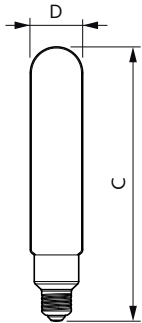

Dimensional drawing

Product	D	C
MAS LED SON-T UE M 8Klm 42.8W 727 E40	53 mm	236 mm
MAS LED SON-T UE M 9Klm 42.8W 740 E40	53 mm	236 mm

MASTER - LED HID SON-T - Ultra Efficient

Dimensional drawing

Product	D	C
MAS LED SON-T UE M 3.6Klm 19W 727 E27	47 mm	237 mm
MAS LED SON-T UE M 4Klm 19W 740 E27	47 mm	237 mm
MAS LED SON-T UE M 5.4Klm 28.5W 727 E27	47 mm	237 mm
MAS LED SON-T UE M 6Klm 28.5W 740 E27	47 mm	237 mm