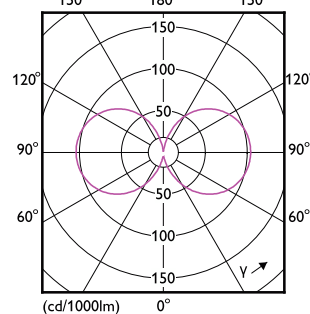

Temperature

Order Code	Full Product Name	T-Case Maximum (Nom)
929003677302	MAS LED SON-T UE M 5.4Klm 28.5W 727 E27	42.03 °C
929003677402	MAS LED SON-T UE M 6Klm 28.5W 740 E27	41.51 °C
929003677102	MAS LED SON-T UE M 3.6Klm 19W 727 E27	39.56 °C

Order Code	Full Product Name	T-Case Maximum (Nom)
929003677202	MAS LED SON-T UE M 4Klm 19W 740 E27	39.56 °C
929003677502	MAS LED SON-T UE M 8Klm 42.8W 727 E40	44.02 °C
929003677602	MAS LED SON-T UE M 9Klm 42.8W 740 E40	48.3 °C

Mechanical and Housing

Order Code	Full Product Name	Bulb Shape
929003677302	MAS LED SON-T UE M 5.4Klm 28.5W 727 E27	T46
929003677402	MAS LED SON-T UE M 6Klm 28.5W 740 E27	T46
929003677102	MAS LED SON-T UE M 3.6Klm 19W 727 E27	T46

Order Code	Full Product Name	Bulb Shape
929003677202	MAS LED SON-T UE M 4Klm 19W 740 E27	T46
929003677502	MAS LED SON-T UE M 8Klm 42.8W 727 E40	T52
929003677602	MAS LED SON-T UE M 9Klm 42.8W 740 E40	T52

Approval and Application

Order Code	Full Product Name	Energy Consumption kWh/1000 h
929003677302	MAS LED SON-T UE M 5.4Klm 28.5W 727 E27	29 kWh
929003677402	MAS LED SON-T UE M 6Klm 28.5W 740 E27	29 kWh
929003677102	MAS LED SON-T UE M 3.6Klm 19W 727 E27	19 kWh
929003677202	MAS LED SON-T UE M 4Klm 19W 740 E27	19 kWh
929003677502	MAS LED SON-T UE M 8Klm 42.8W 727 E40	43 kWh
929003677602	MAS LED SON-T UE M 9Klm 42.8W 740 E40	43 kWh