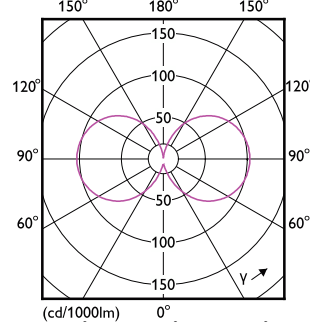

Temperature

Order Code	Full Product Name	T-Case Maximum (Nom)
929003677302	MAS LED SON-T UE M 5.4Klm 28.5W 727 E27	42.03 °C
929003677402	MAS LED SON-T UE M 6Klm 28.5W 740 E27	41.51 °C
929003677102	MAS LED SON-T UE M 3.6Klm 19W 727 E27	39.56 °C

Order Code	Full Product Name	T-Case Maximum (Nom)
929003677202	MAS LED SON-T UE M 4Klm 19W 740 E27	39.56 °C
929003677502	MAS LED SON-T UE M 8Klm 42.8W 727 E40	44.02 °C
929003677602	MAS LED SON-T UE M 9Klm 42.8W 740 E40	48.3 °C

Mechanical and Housing

Order Code	Full Product Name	Bulb Shape
929003677302	MAS LED SON-T UE M 5.4Klm 28.5W 727 E27	T46
929003677402	MAS LED SON-T UE M 6Klm 28.5W 740 E27	T46
929003677102	MAS LED SON-T UE M 3.6Klm 19W 727 E27	T46

Order Code	Full Product Name	Bulb Shape
929003677202	MAS LED SON-T UE M 4Klm 19W 740 E27	T46
929003677502	MAS LED SON-T UE M 8Klm 42.8W 727 E40	T52
929003677602	MAS LED SON-T UE M 9Klm 42.8W 740 E40	T52

Approval and Application

Order Code	Full Product Name	Energy Consumption kWh/1000 h
929003677302	MAS LED SON-T UE M 5.4Klm 28.5W 727 E27	29 kWh
929003677402	MAS LED SON-T UE M 6Klm 28.5W 740 E27	29 kWh
929003677102	MAS LED SON-T UE M 3.6Klm 19W 727 E27	19 kWh
929003677202	MAS LED SON-T UE M 4Klm 19W 740 E27	19 kWh
929003677502	MAS LED SON-T UE M 8Klm 42.8W 727 E40	43 kWh
929003677602	MAS LED SON-T UE M 9Klm 42.8W 740 E40	43 kWh