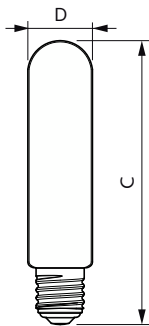

Dimensional drawing

Product	D	C
MAS LED SON-T UE M 8Klm 42.8W 727 E40	53 mm	236 mm
MAS LED SON-T UE M 9Klm 42.8W 740 E40	53 mm	236 mm

MASTER - LED HID SON-T - Ultra Efficient

Dimensional drawing

Product	D	C
MAS LED SON-T UE M 3.6Klm 19W 727 E27	47 mm	237 mm
MAS LED SON-T UE M 4Klm 19W 740 E27	47 mm	237 mm
MAS LED SON-T UE M 5.4Klm 28.5W 727 E27	47 mm	237 mm
MAS LED SON-T UE M 6Klm 28.5W 740 E27	47 mm	237 mm