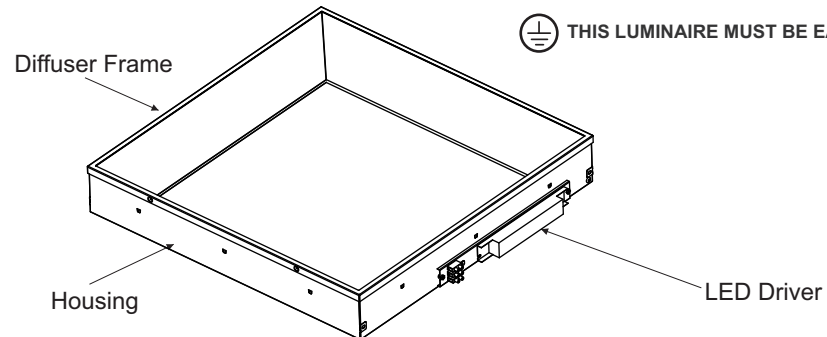

Installation Instructions

PHILIPS

Only for any servicing work
Diffuser frame can be opened (but not recommended)

SKYLIGHT
Recessed

THIS LUMINAIRE MUST BE EARTHED

Remove 4 nos. screws from Diffuser Frame
to open the Fitting for access.

Unscrew to open
Diffuser Frame

Product Dimensions

4415 108 23120

! ATTENTION: Install in accordance with national and local building and electrical codes.