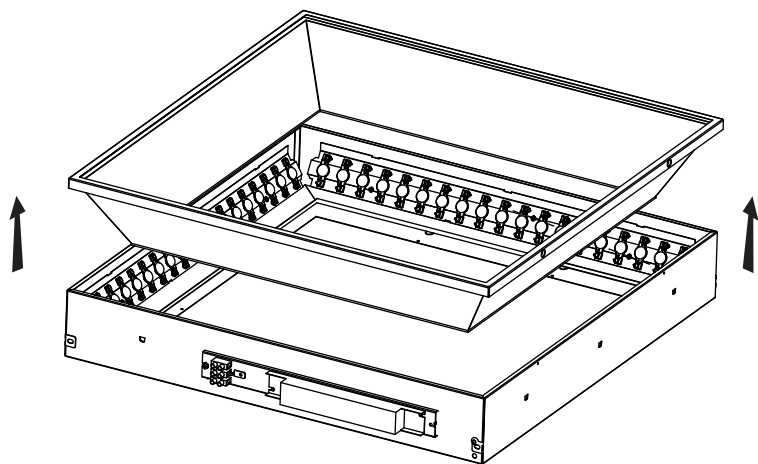

Installation Instructions

PHILIPS

Only for any servicing work
Diffuser frame can be opened (but not recommended)

SKYLIGHT
Recessed

THIS LUMINAIRE MUST BE EARTHED

Remove 4 nos. screws from Diffuser Frame
to open the Fitting for access.

Unscrew to open
Diffuser Frame

Product Dimensions

4415 108 23120

! ATTENTION: Install in accordance with national and local building and electrical codes.