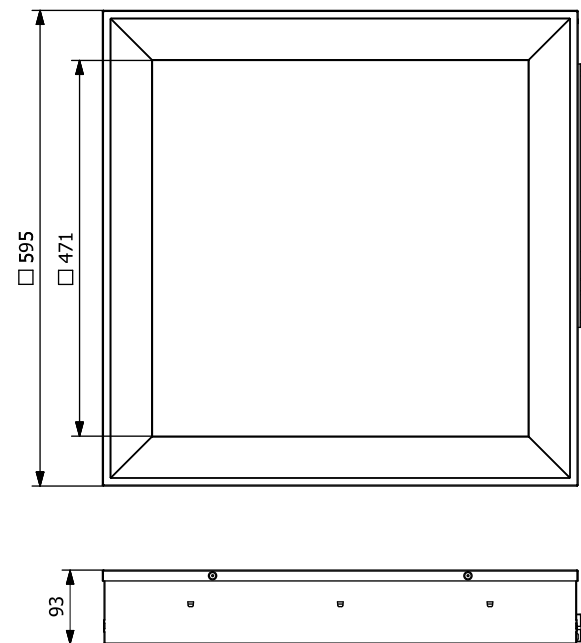

Installation Instructions

PHILIPS

Only for any servicing work
Diffuser frame can be opened (but not recommended)

SKYLIGHT
Recessed

THIS LUMINAIRE MUST BE EARTHED

Remove 4 nos. screws from Diffuser Frame
to open the Fitting for access.

Unscrew to open
Diffuser Frame

Product Dimensions

4415 108 23120

! ATTENTION: Install in accordance with national and local building and electrical codes.