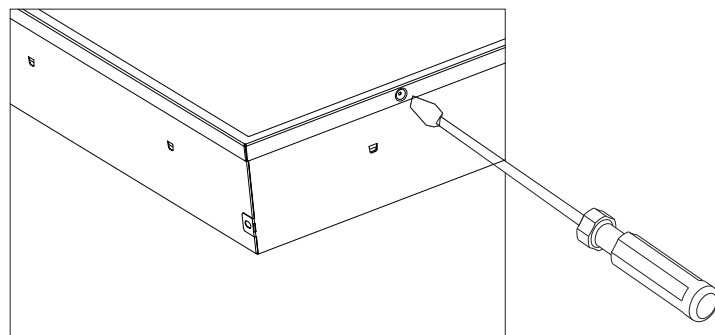

Installation Instructions

PHILIPS

Only for any servicing work
Diffuser frame can be opened (but not recommended)

SKYLIGHT
Recessed

THIS LUMINAIRE MUST BE EARTHED

Remove 4 nos. screws from Diffuser Frame
to open the Fitting for access.

Unscrew to open
Diffuser Frame

Product Dimensions

4415 108 23120

! ATTENTION: Install in accordance with national and local building and electrical codes.