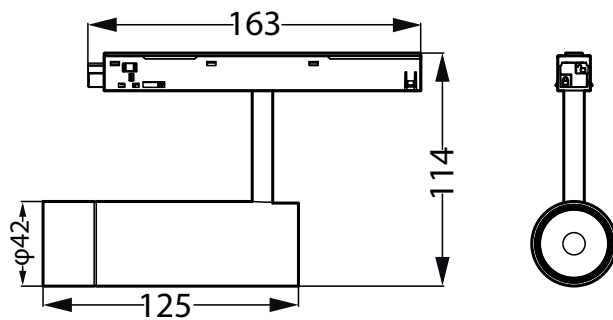

Magnetic Sys

Overall height	186 mm
Dimensions (Height x Width x Depth)	186 x 42 x 163 mm
Net weight	0.175 kg
Ingress protection code	IP20 [Finger-protected]
Mech. impact protection code	IK03 [0.3 J]
Net Weight (Piece)	0.174 kg

Dimensional drawing

Photometric data

Light Distribution Diagram - Mag Spotlight 6.5W 550lm 40K 24D

General uniform lighting - Mag Spotlight 6.5W 550lm 40K 24D