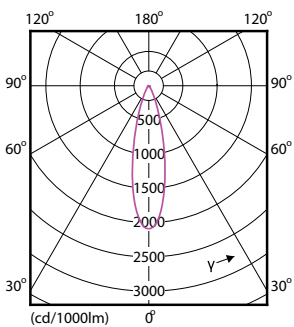

Magnetic Sys

Overall height	186 mm
Dimensions (Height x Width x Depth)	186 x 42 x 163 mm
Net weight	0.175 kg
Ingress protection code	IP20 [Finger-protected]
Mech. impact protection code	IK03 [0.3 J]
Net Weight (Piece)	0.174 kg

Dimensional drawing

Photometric data

Light Distribution Diagram - Mag Spotlight 6.5W 550lm 40K 24D

General uniform lighting - Mag Spotlight 6.5W 550lm 40K 24D