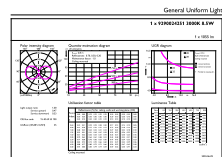

Dimensional drawing

Product	D	C
CorePro LEDBulbND 8.5-75W E27 A60 830FRG	60 mm	104 mm

Photometric data

Light Distribution Diagram - CorePro LEDBulbND 8.5-75W E27 A60 830FRG

General uniform lighting - CorePro LEDBulbND 8.5-75W E27 A60 830FRG