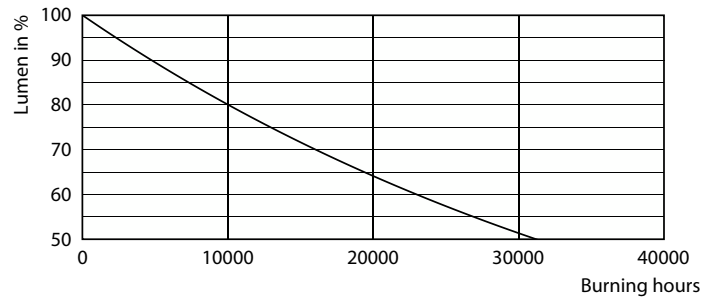

Product data

General Information		Stroboscopic effect visibility measure (SVM)		0.4
Cap-Base	E27	Photobiological safety according to EN 62471		RG1
Nominal lifetime	15,000 hour(s)	Operating and Electrical		
Switching Cycle	20,000	Line Frequency	50 to 60 Hz	
Lighting Technology	LED	Input Frequency	50 to 60 Hz	
Flux measurement reference	Sphere	Power Consumption	8.5 W	
Light Technical		Lamp Current (Nom)	70 mA	
Color Code	830 [CCT of 3000K]	Wattage Equivalent	75 W	
Luminous Flux	1,055 lm	Starting Time (Nom)	0.5 s	
Luminous Efficacy (rated) (Nom)	124.00 lm/W	Warm-up time to 60% light	0.5 s	
Color Designation	White (WH)	Power Factor (Fraction)	0.52	
Correlated Color Temperature (Nom)	3000 K	Voltage (Nom)	220-240 V	
Color Consistency	<6	Temperature		
Color rendering index (CRI)	80	T-Case Maximum (Nom)	50 °C	
LLMF At End Of Nominal Lifetime (Nom)	70 %			
Flickering value (PstLM) - Flickering value as per 1 EN 61000-3-3				

CorePro Glass LED bulbs

Photometric data

Spectral Power Distribution Colour - CorePro LEDBulbND 8.5-75W E27 A60 830FRG

Lifetime

Life Expectancy Diagram

Lumen Maintenance Diagram - CorePro LEDBulbND 8.5-75W E27 A60 830FRG