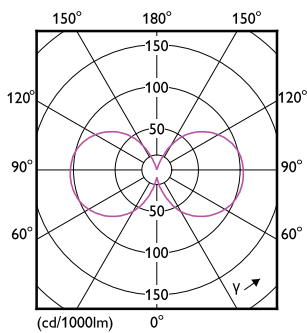

Product data

General Information		Stroboscopic effect visibility measure (SVM)		0.4
Cap-Base	E27	Photobiological safety according to EN 62471		RG1
Nominal lifetime	15,000 hour(s)	Operating and Electrical		
Switching Cycle	20,000	Line Frequency	50 to 60 Hz	
Lighting Technology	LED	Input Frequency	50 to 60 Hz	
Flux measurement reference	Sphere	Power Consumption	8.5 W	
Light Technical		Lamp Current (Nom)	70 mA	
Color Code	830 [CCT of 3000K]	Wattage Equivalent	75 W	
Luminous Flux	1,055 lm	Starting Time (Nom)	0.5 s	
Luminous Efficacy (rated) (Nom)	124.00 lm/W	Warm-up time to 60% light	0.5 s	
Color Designation	White (WH)	Power Factor (Fraction)	0.52	
Correlated Color Temperature (Nom)	3000 K	Voltage (Nom)	220-240 V	
Color Consistency	<6	Temperature		
Color rendering index (CRI)	80	T-Case Maximum (Nom)	50 °C	
LLMF At End Of Nominal Lifetime (Nom)	70 %			
Flickering value (PstLM) - Flickering value as per 1 EN 61000-3-3				

Application Conditions

can it be used in closed luminaires	No
-------------------------------------	----

Product Data

Order product name	CorePro LEDBulbND 8.5-75W E27 A60 830FRG
Full product name	CorePro LEDBulbND 8.5-75W E27 A60 830FRG
Full product code	871951434704500
Order code	929002425192
Material Nr. (12NC)	929002425192
Numerator - Quantity Per Pack	1
Net Weight (Piece)	0.030 kg
EAN/UPC - Product/Case	8719514347045
Numerator - Packs per outer box	10
EAN/UPC - Case	8719514347052

Dimensional drawing

Product	D	C
CorePro LEDBulbND 8.5-75W E27 A60 830FRG	60 mm	104 mm

Photometric data

Light Distribution Diagram - CorePro LEDBulbND 8.5-75W E27 A60 830FRG

General uniform lighting - CorePro LEDBulbND 8.5-75W E27 A60 830FRG