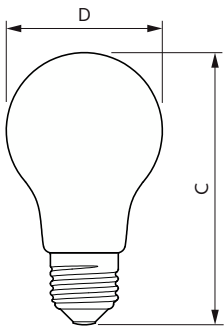

Product data

General Information		Stroboscopic effect visibility measure (SVM)		0.4
Cap-Base	E27	Photobiological safety according to EN 62471		RG1
Nominal lifetime	15,000 hour(s)	Operating and Electrical		
Switching Cycle	20,000	Line Frequency	50 to 60 Hz	
Lighting Technology	LED	Input Frequency	50 to 60 Hz	
Flux measurement reference	Sphere	Power Consumption	8.5 W	
Light Technical		Lamp Current (Nom)	70 mA	
Color Code	830 [CCT of 3000K]	Wattage Equivalent	75 W	
Luminous Flux	1,055 lm	Starting Time (Nom)	0.5 s	
Luminous Efficacy (rated) (Nom)	124.00 lm/W	Warm-up time to 60% light	0.5 s	
Color Designation	White (WH)	Power Factor (Fraction)	0.52	
Correlated Color Temperature (Nom)	3000 K	Voltage (Nom)	220-240 V	
Color Consistency	<6	Temperature		
Color rendering index (CRI)	80	T-Case Maximum (Nom)	50 °C	
LLMF At End Of Nominal Lifetime (Nom)	70 %			
Flickering value (PstLM) - Flickering value as per 1 EN 61000-3-3				

Application Conditions

can it be used in closed luminaires	No
-------------------------------------	----

Product Data

Order product name	CorePro LEDBulbND 8.5-75W E27 A60 830FRG
Full product name	CorePro LEDBulbND 8.5-75W E27 A60 830FRG
Full product code	871951434704500
Order code	929002425192
Material Nr. (12NC)	929002425192
Numerator - Quantity Per Pack	1
Net Weight (Piece)	0.030 kg
EAN/UPC - Product/Case	8719514347045
Numerator - Packs per outer box	10
EAN/UPC - Case	8719514347052

Dimensional drawing

Product	D	C
CorePro LEDBulbND 8.5-75W E27 A60 830FRG	60 mm	104 mm

Photometric data

Light Distribution Diagram - CorePro LEDBulbND 8.5-75W E27 A60 830FRG

General uniform lighting - CorePro LEDBulbND 8.5-75W E27 A60 830FRG