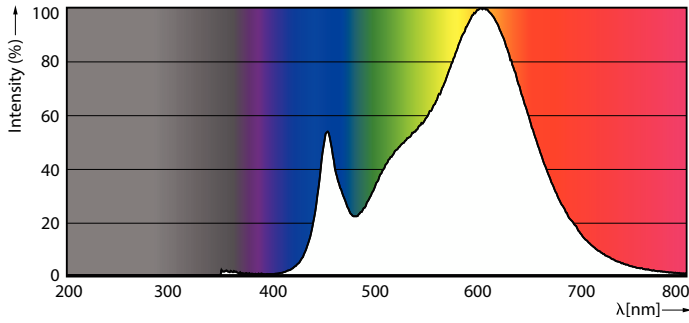

CorePro Glass LED bulbs

Photometric data

Spectral Power Distribution Colour - CorePro LEDBulbND 8.5-75W E27 A60 830FRG