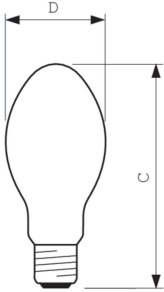

Product data

General Information	
Cap-Base	E27
Operating Position	UNIVERSAL [Any or Universal (U)]
Flux measurement reference	Sphere
Life to 50% Failures (Nom)	30,000 hour(s)

Light Technical	
Color Code	220 [CCT of 2000K]
Luminous Flux	6,000 lm
Chromaticity Coordinate X (Nom)	0.54
Chromaticity Coordinate Y (Nom)	0.42
Correlated Color Temperature (Nom)	1900 K
Luminous Efficacy (rated) (Nom)	83.33 lm/W
Color rendering index (CRI)	-

Operating and Electrical	
Power Consumption	72.0 W

Voltage (Nom)	90 V
---------------	------

Controls and Dimming	
Dimmable	Yes

Mechanical and Housing	
Bulb Finish	Coated glass
Bulb Shape	B70
Net Weight (Piece)	0.055 kg

Dimensional drawing

Product	D (max)	C (max)
MASTER SON PIA Plus 70W E27	71 mm	156 mm

Photometric data

Light Distribution Diagram - MASTER SON PIA Plus 70W E27

Spectral Power Distribution Colour - MASTER SON PIA Plus 70W E27