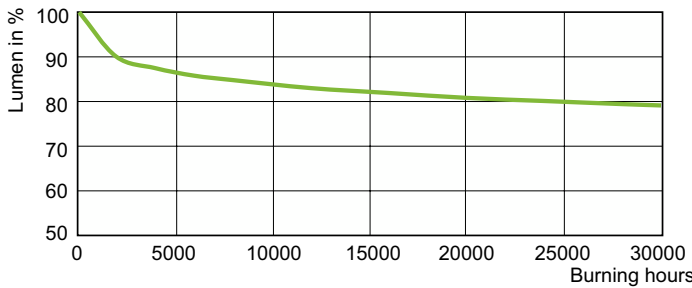

Lifetime

Lumen Maintenance Diagram - MASTER SON PIA Plus 70W E27

LDLE_SON-PIA_0006-Life expectancy diagram