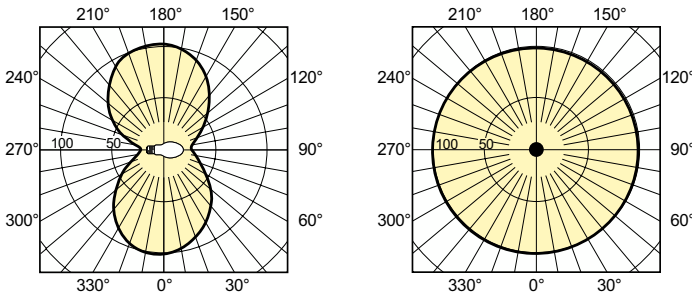

Product data

General Information	
Cap-Base	E27
Operating Position	UNIVERSAL [Any or Universal (U)]
Flux measurement reference	Sphere
Life to 50% Failures (Nom)	30,000 hour(s)

Light Technical	
Color Code	220 [CCT of 2000K]
Luminous Flux	6,000 lm
Chromaticity Coordinate X (Nom)	0.54
Chromaticity Coordinate Y (Nom)	0.42
Correlated Color Temperature (Nom)	1900 K
Luminous Efficacy (rated) (Nom)	83.33 lm/W
Color rendering index (CRI)	-

Dimensional drawing

Product	D (max)	C (max)
MASTER SON PIA Plus 70W E27	71 mm	156 mm

Photometric data

Light Distribution Diagram - MASTER SON PIA Plus 70W E27

Spectral Power Distribution Colour - MASTER SON PIA Plus 70W E27