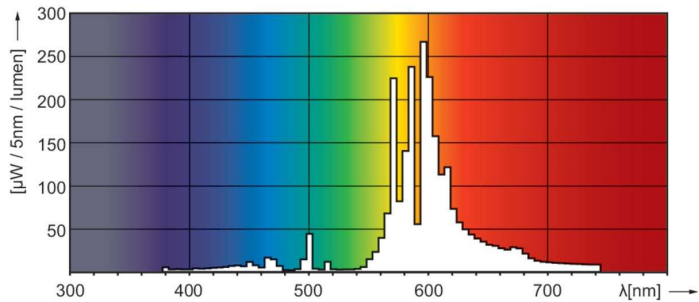

Product data

General Information	
Cap-Base	E27
Operating Position	UNIVERSAL [Any or Universal (U)]
Flux measurement reference	Sphere
Life to 50% Failures (Nom)	30,000 hour(s)

Light Technical	
Color Code	220 [CCT of 2000K]
Luminous Flux	6,000 lm
Chromaticity Coordinate X (Nom)	0.54
Chromaticity Coordinate Y (Nom)	0.42
Correlated Color Temperature (Nom)	1900 K
Luminous Efficacy (rated) (Nom)	83.33 lm/W
Color rendering index (CRI)	-

Dimensional drawing

Product	D (max)	C (max)
MASTER SON PIA Plus 70W E27	71 mm	156 mm

Photometric data

Light Distribution Diagram - MASTER SON PIA Plus 70W E27

Spectral Power Distribution Colour - MASTER SON PIA Plus 70W E27