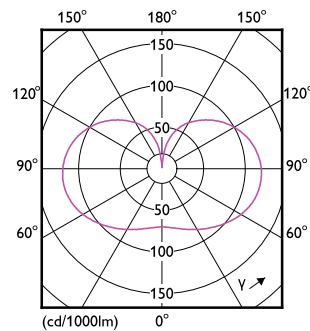

Product data

General Information	
Cap-Base	E27
Nominal lifetime	15,000 hour(s)
Switching Cycle	20,000
Rated Lifetime (Hours)	15,000 hour(s)
Lighting Technology	LED
Flux measurement reference	Sphere
EU RoHS compliant	Yes
Light Technical	
Color Code	865 [CCT of 6500K]
Color Code	865 [CCT of 6500K]
Luminous Flux	3,452 lm
Color Designation	Cool Daylight
Correlated Color Temperature (Nom)	6500 K
Luminous Efficacy (rated) (Nom)	150.00 lm/W
Color Consistency	<6
Color rendering index (CRI)	80
LLMF At End Of Nominal Lifetime (Nom)	70 %
Flickering value (PstLM) - Flickering value as per EN 61000-3-3	1

Dimensional drawing

Product	D	C
LED classic 200W A95 E27 CDL FR ND 1PF/4	95 mm	165 mm

Photometric data

General uniform lighting - LED classic 200W A95 E27 CDL FR ND 1PF/4

Light Distribution Diagram - LED classic 200W A95 E27 CDL FR ND 1PF/4