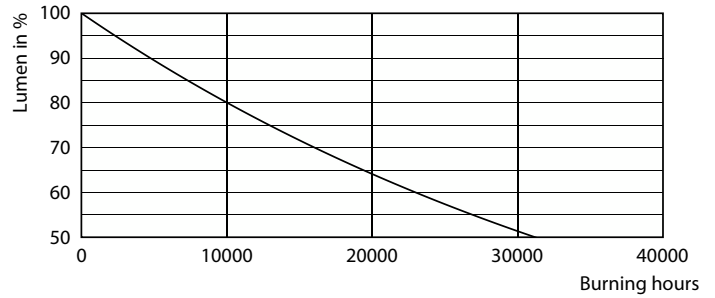

Product data

General Information	
Cap-Base	E27
Nominal lifetime	15,000 hour(s)
Switching Cycle	20,000
Rated Lifetime (Hours)	15,000 hour(s)
Lighting Technology	LED
Flux measurement reference	Sphere
EU RoHS compliant	Yes
Light Technical	
Color Code	865 [CCT of 6500K]
Color Code	865 [CCT of 6500K]
Luminous Flux	3,452 lm
Color Designation	Cool Daylight
Correlated Color Temperature (Nom)	6500 K
Luminous Efficacy (rated) (Nom)	150.00 lm/W
Color Consistency	<6
Color rendering index (CRI)	80
LLMF At End Of Nominal Lifetime (Nom)	70 %
Flickering value (PstLM) - Flickering value as per EN 61000-3-3	1

Dimensional drawing

Product	D	C
LED classic 200W A95 E27 CDL FR ND 1PF/4	95 mm	165 mm

Photometric data

General uniform lighting - LED classic 200W A95 E27 CDL FR ND 1PF/4

Light Distribution Diagram - LED classic 200W A95 E27 CDL FR ND 1PF/4

Classic filament LEDbulbs

Photometric data

Spectral Power Distribution Colour - LED classic 200W A95 E27 CDL FR ND 1PF/4

Lifetime

Life Expectancy Diagram - LED classic 200W A95 E27 CDL FR ND 1PF/4

Lumen Maintenance Diagram - LED classic 200W A95 E27 CDL FR ND 1PF/4