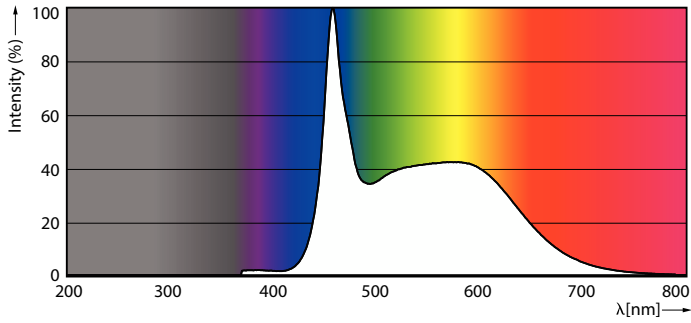

Product data

General Information	
Cap-Base	E27
Nominal lifetime	15,000 hour(s)
Switching Cycle	20,000
Rated Lifetime (Hours)	15,000 hour(s)
Lighting Technology	LED
Flux measurement reference	Sphere
EU RoHS compliant	Yes
Light Technical	
Color Code	865 [CCT of 6500K]
Color Code	865 [CCT of 6500K]
Luminous Flux	3,452 lm
Color Designation	Cool Daylight
Correlated Color Temperature (Nom)	6500 K
Luminous Efficacy (rated) (Nom)	150.00 lm/W
Color Consistency	<6
Color rendering index (CRI)	80
LLMF At End Of Nominal Lifetime (Nom)	70 %
Flickering value (PstLM) - Flickering value as per EN 61000-3-3	1

Dimensional drawing

Product	D	C
LED classic 200W A95 E27 CDL FR ND 1PF/4	95 mm	165 mm

Photometric data

General uniform lighting - LED classic 200W A95 E27 CDL FR ND 1PF/4

Light Distribution Diagram - LED classic 200W A95 E27 CDL FR ND 1PF/4

Classic filament LEDbulbs

Photometric data

Spectral Power Distribution Colour - LED classic 200W A95 E27 CDL FR ND 1PF/4

Lifetime

Life Expectancy Diagram - LED classic 200W A95 E27 CDL FR ND 1PF/4

Lumen Maintenance Diagram - LED classic 200W A95 E27 CDL FR ND 1PF/4