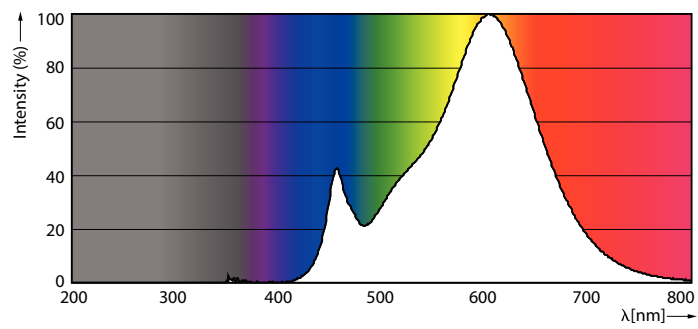

Photometric data

© 2023 Philips Lighting B.V. Page 11

Spectral Power Distribution Colour - ESS LED 9W E27 2700K 230V R80

Accent Lighting Spots - ESS LED 9W E27 2700K 230V R80