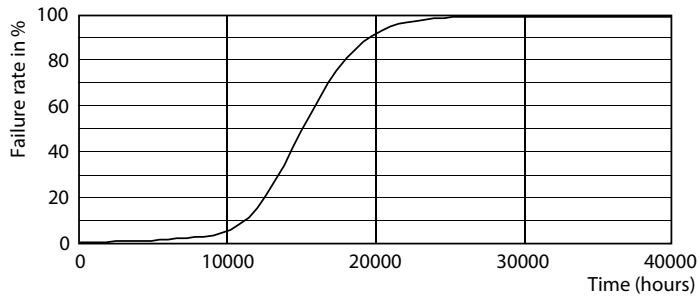

Essential LED

Lifetime

Life Expectancy Diagram - ESS LED 9W E27 2700K 230V R80

Lumen Maintenance Diagram - ESS LED 9W E27 2700K 230V R80