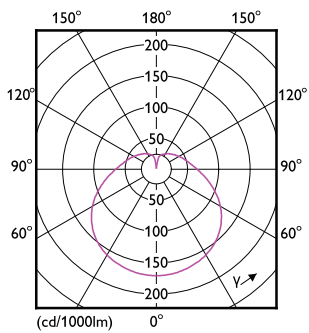

### Product data

General Information	
Cap-Base	E27 [E27]
Nominal lifetime	15,000 hour(s)
Switching Cycle	50,000
Lighting Technology	LED
EU RoHS compliant	Yes
Light Technical	
Color Code	827 [CCT of 2700K]
Beam Angle (Nom)	120 degree(s)
Luminous Flux	880 lm
Color Designation	Warm White (WW)
Correlated Color Temperature (Nom)	2700 K
Luminous Efficacy (rated) (Nom)	97.00 lm/W
Color Consistency	<6
Color rendering index (CRI)	80
LLMF At End Of Nominal Lifetime (Nom)	0.7 %
Operating and Electrical	
Line Frequency	50 to 60 Hz
Input Frequency	50 to 60 Hz
Power Consumption	9 W
Lamp Current (Nom)	65 mA

## Dimensional drawing

Product	D	C
ESS LED 9W E27 2700K 230V R80	80 mm	115 mm

## Photometric data

© 2023 Philips Lighting B.V. Page 11

Spectral Power Distribution Colour - ESS LED 9W E27 2700K 230V R80

Accent Lighting Spots - ESS LED 9W E27 2700K 230V R80

Light Distribution Diagram - ESS LED 9W E27 2700K 230V R80