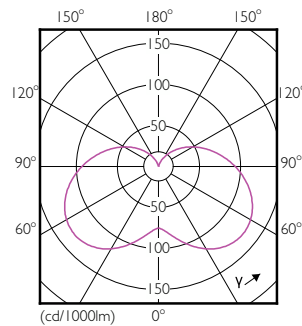

Product Data

Order product name	CorePro candle ND 4-25W E14 827 B35 FR
Full product name	CorePro candle ND 4-25W E14 827 B35 FR

Full product code	871829178701300
Order code	929001157402
Material Nr. (12NC)	929001157402
Numerator - Quantity Per Pack	1
EAN/UPC - Product/Case	8718291787013
Numerator - Packs per outer box	10
EAN/UPC - Case	8718291787020

Dimensional drawing

Product	D	C
CorePro candle ND 4-25W E14 827 B35 FR	35 mm	106 mm

Photometric data

General uniform lighting - CorePro candle ND 4-25W E14 827 B35 FR

Light Distribution Diagram - CorePro candle ND 4-25W E14 827 B35 FR