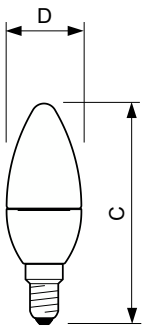

Product data

General Information	
Cap-Base	E14 [E14]
Nominal lifetime	15,000 hour(s)
Switching Cycle	50,000
Lighting Technology	LED
EU RoHS compliant	Yes
Light Technical	
Color Code	827 [CCT of 2700K]
Luminous Flux	250 lm
Color Designation	Warm White (WW)
Correlated Color Temperature (Nom)	2700 K
Luminous Efficacy (rated) (Nom)	62.50 lm/W
Color Consistency	<6
Color rendering index (CRI)	80
LLMF At End Of Nominal Lifetime (Nom)	70 %

CorePro Plastic LEDcandles & lusters

Mechanical and Housing

Bulb Finish	Frosted
Bulb Shape	B35 [B 35mm]

Approval and Application

Energy Consumption kWh/1000 h	4 kWh
-------------------------------	-------

Product Data

Order product name	CorePro candle ND 4-25W E14 827 B35 FR
Full product name	CorePro candle ND 4-25W E14 827 B35 FR

Full product code	871829178701300
Order code	929001157402
Material Nr. (12NC)	929001157402
Numerator - Quantity Per Pack	1
EAN/UPC - Product/Case	8718291787013
Numerator - Packs per outer box	10
EAN/UPC - Case	8718291787020

Dimensional drawing

Product	D	C
CorePro candle ND 4-25W E14 827 B35 FR	35 mm	106 mm

Photometric data

General uniform lighting - CorePro candle ND 4-25W E14 827 B35 FR

Light Distribution Diagram - CorePro candle ND 4-25W E14 827 B35 FR