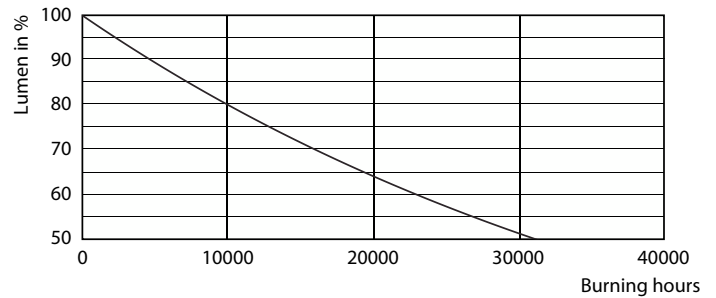

Product data

General Information	
Cap-Base	E14 [E14]
Nominal lifetime	15,000 hour(s)
Switching Cycle	50,000
Lighting Technology	LED
EU RoHS compliant	Yes
Light Technical	
Color Code	827 [CCT of 2700K]
Luminous Flux	250 lm
Color Designation	Warm White (WW)
Correlated Color Temperature (Nom)	2700 K
Luminous Efficacy (rated) (Nom)	62.50 lm/W
Color Consistency	<6
Color rendering index (CRI)	80
LLMF At End Of Nominal Lifetime (Nom)	70 %

CorePro Plastic LEDcandles & lusters

Photometric data

Spectral Power Distribution Colour - CorePro candle ND 4-25W E14 827 B35 FR

Lifetime

Life Expectancy Diagram - CorePro candle ND 4-25W E14 827 B35 FR

Lumen Maintenance Diagram - CorePro candle ND 4-25W E14 827 B35 FR