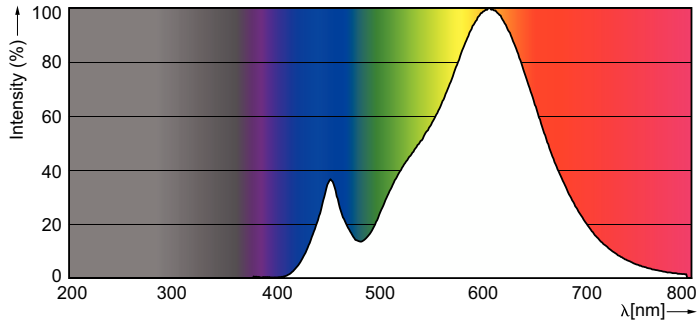

CorePro Plastic LEDcandles & lusters

Photometric data

Spectral Power Distribution Colour - CorePro candle ND 4-25W E14 827 B35 FR