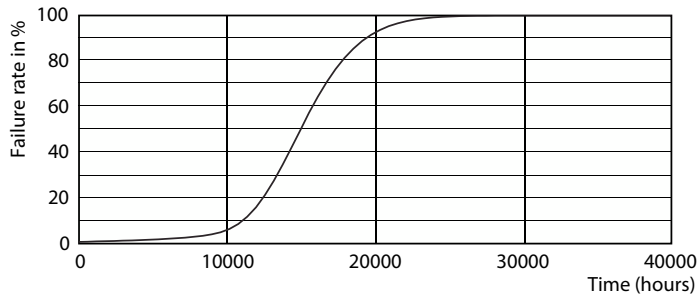

Lifetime

Life Expectancy Diagram - CorePro candle ND 4-25W E14 827 B35 FR