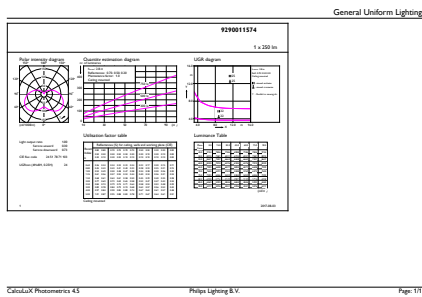

Dimensional drawing

Product	D	C
CorePro candle ND 4-25W E14 827 B35 FR	35 mm	106 mm

Photometric data

General uniform lighting - CorePro candle ND 4-25W E14 827 B35 FR

Light Distribution Diagram - CorePro candle ND 4-25W E14 827 B35 FR