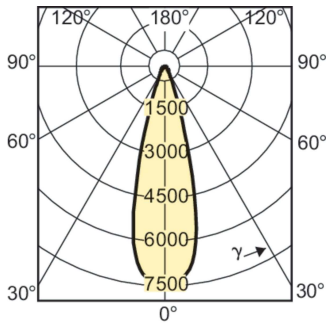

Photometric data

Light Distribution Diagram - MASTERC CDM-R 35W/830 E27 PAR30L 30D 1CT