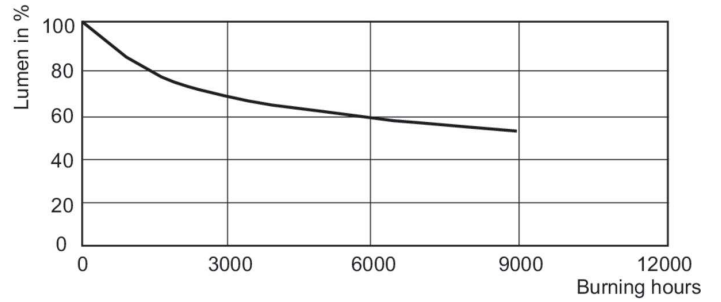

MASTERC colour CDM-R

Lifetime

Life Expectancy Diagram - MASTERC CDM-R 35W/830 E27 PAR30L 30D 1CT

Lumen Maintenance Diagram - MASTERC CDM-R 35W/830 E27 PAR30L 30D 1CT