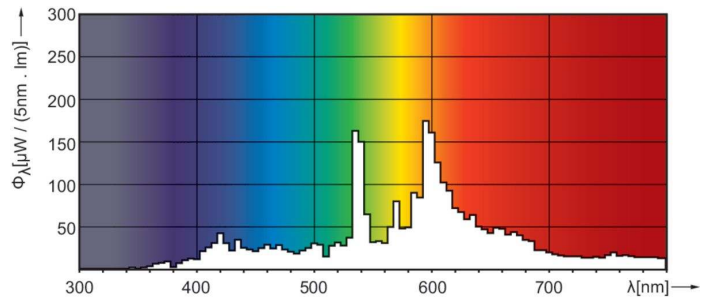

Spectral Power Distribution Colour - MASTERC CDM-R 35W/830 E27 PAR30L 30D 1CT