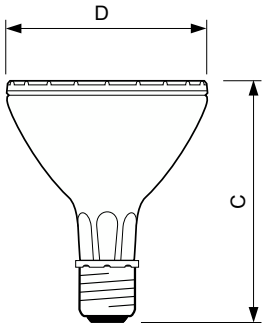

### Product data

General Information		Luminous Flux in 90° Cone (Rated)	
Cap-Base	E27 [E27]	2,000 lm	
Operating Position	UNIVERSAL [Any or Universal (U)]	Operating and Electrical	
Switching Cycle	800	Power Consumption	38 W
Life to 50% Failures (Nom)	8,000 hour(s)	Warm-up time to 60% light	120 s
Light Technical		Voltage (Nom)	86 V
Color Code	830 [CCT of 3000K]	Voltage (Nom)	86 V
Beam Angle (Nom)	30 degree(s)	Controls and Dimming	
Luminous Intensity (Nom)	6,600 cd	Dimmable	No
Color Designation	Warm White (WW)	Mechanical and Housing	
Chromaticity Coordinate X (Nom)	0.431	Bulb Finish	Clear
Chromaticity Coordinate Y (Nom)	0.400	Bulb Shape	PAR30L [PAR 3.75 inch/95mm Long]
Correlated Color Temperature (Nom)	3000 K		
Color rendering index (CRI)	81		
LLMF At End Of Nominal Lifetime (Nom)	48 %		

## Dimensional drawing

Product	D (max)	D	C (max)	C
MASTERC CDM-R 35W/830 E27 PAR30L 30D 1CT	97 mm	95 mm	123 mm	120 mm