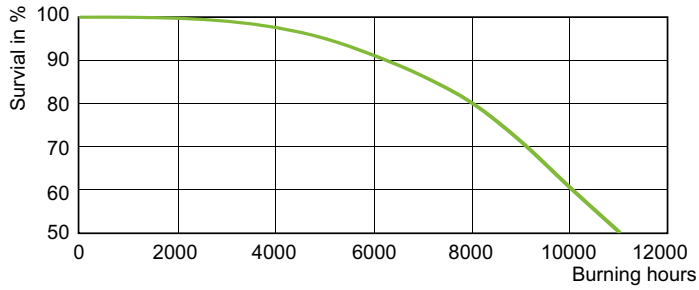

MASTERC colour CDM-R

Lifetime

Life Expectancy Diagram - MASTERC CDM-R 35W/830 E27 PAR30L 30D 1CT

Lumen Maintenance Diagram - MASTERC CDM-R 35W/830 E27 PAR30L 30D 1CT