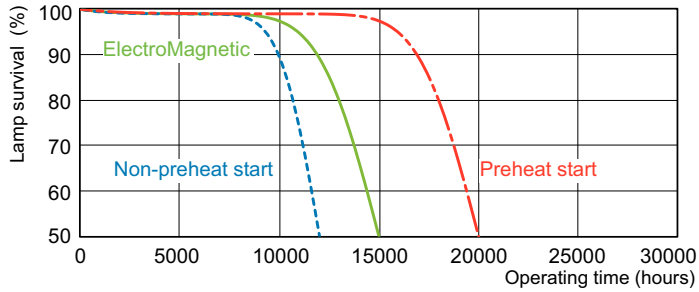

TL-D LIFEMAX Super 80

TL-D 36W/840 1SL/25

The TL-D LIFEMAX Super 80 lamp offers more lumens per watt and better color rendering than TL-D standard colors. Furthermore, it has a lower mercury content. The lamp can be operated in existing TL-D luminaires.

Product data

General Information		Mechanical and Housing	
Cap-Base	G13 [Medium Bi-Pin Fluorescent]	Bulb Shape	T8
Nominal lifetime	15,000 hour(s)		
Life to 50% Failures (Nom)	15,000 hour(s)		
Light Technical		Approval and Application	
Color Code	840 [CCT of 4000K]	Mercury (Hg) Content (Nom)	2.0 mg
Color Designation	Cool White (CW)		
Correlated Color Temperature (Nom)	4000 K	Product Data	
Luminous Efficacy (rated) (Nom)	90 lm/W	Order product name	TL-D 36W/840 1SL/25
Color rendering index (CRI)	82	Full product name	TL-D 36W/840 1SL/25
Operating and Electrical		Full product code	871150028561440
Power Consumption	36 W	Order code	927982284036
Lamp Current (Nom)	0.440 A	Material Nr. (12NC)	927982284036
Voltage (Nom)	103 V	Numerator - Quantity Per Pack	1
Voltage (Nom)	103 V	EAN/UPC - Product/Case	8711500285614
		Numerator - Packs per outer box	25
		EAN/UPC - Case	8711500285898
Controls and Dimming			
Dimmable	Yes		

TL-D LIFEMAX Super 80

Dimensional drawing

Product	D (max)	A (max)	B (max)	B (min)	C (max)
TL-D 36W/840 1SL/25	28 mm	1,199.4 mm	1,206.5 mm	1,204.1 mm	1,213.6 mm

Lifetime

Life Expectancy Diagram - TL-D 36W/840 1SL/25