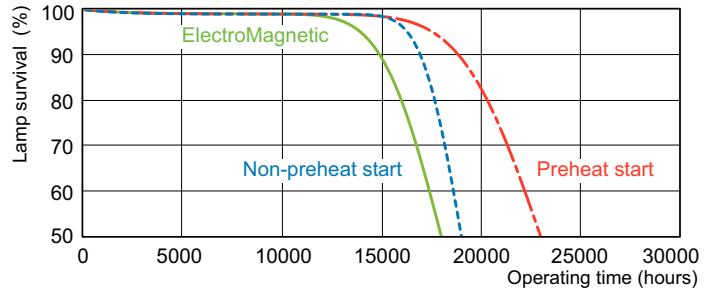

TL-D LIFEMAX Super 80

TL-D 36W/840 1SL/25

The TL-D LIFEMAX Super 80 lamp offers more lumens per watt and better color rendering than TL-D standard colors. Furthermore, it has a lower mercury content. The lamp can be operated in existing TL-D luminaires.

Product data

General Information		Mechanical and Housing	
Cap-Base	G13 [Medium Bi-Pin Fluorescent]	Bulb Shape	T8
Nominal lifetime	15,000 hour(s)		
Life to 50% Failures (Nom)	15,000 hour(s)		
Light Technical		Approval and Application	
Color Code	840 [CCT of 4000K]	Mercury (Hg) Content (Nom)	2.0 mg
Color Designation	Cool White (CW)		
Correlated Color Temperature (Nom)	4000 K	Product Data	
Luminous Efficacy (rated) (Nom)	90 lm/W	Order product name	TL-D 36W/840 1SL/25
Color rendering index (CRI)	82	Full product name	TL-D 36W/840 1SL/25
Operating and Electrical		Full product code	871150028561440
Power Consumption	36 W	Order code	927982284036
Lamp Current (Nom)	0.440 A	Material Nr. (12NC)	927982284036
Voltage (Nom)	103 V	Numerator - Quantity Per Pack	1
Voltage (Nom)	103 V	EAN/UPC - Product/Case	8711500285614
		Numerator - Packs per outer box	25
		EAN/UPC - Case	8711500285898
Controls and Dimming			
Dimmable	Yes		

TL-D LIFEMAX Super 80

Dimensional drawing

Product	D (max)	A (max)	B (max)	B (min)	C (max)
TL-D 36W/840 1SL/25	28 mm	1,199.4 mm	1,206.5 mm	1,204.1 mm	1,213.6 mm

Lifetime

Life Expectancy Diagram - TL-D 36W/840 1SL/25