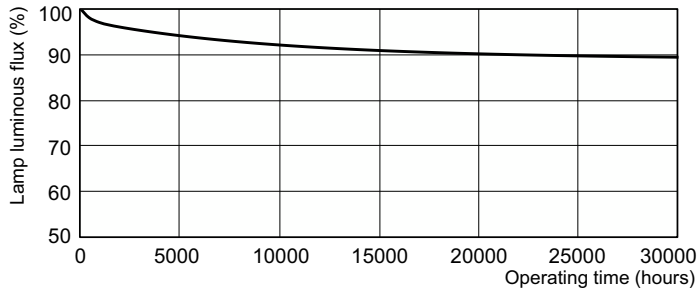

TL-D LIFEMAX Super 80

TL-D 36W/840 1SL/25

The TL-D LIFEMAX Super 80 lamp offers more lumens per watt and better color rendering than TL-D standard colors. Furthermore, it has a lower mercury content. The lamp can be operated in existing TL-D luminaires.

Product data

General Information		Mechanical and Housing	
Cap-Base	G13 [Medium Bi-Pin Fluorescent]	Bulb Shape	T8
Nominal lifetime	15,000 hour(s)		
Life to 50% Failures (Nom)	15,000 hour(s)		
Light Technical		Approval and Application	
Color Code	840 [CCT of 4000K]	Mercury (Hg) Content (Nom)	2.0 mg
Color Designation	Cool White (CW)		
Correlated Color Temperature (Nom)	4000 K	Product Data	
Luminous Efficacy (rated) (Nom)	90 lm/W	Order product name	TL-D 36W/840 1SL/25
Color rendering index (CRI)	82	Full product name	TL-D 36W/840 1SL/25
Operating and Electrical		Full product code	871150028561440
Power Consumption	36 W	Order code	927982284036
Lamp Current (Nom)	0.440 A	Material Nr. (12NC)	927982284036
Voltage (Nom)	103 V	Numerator - Quantity Per Pack	1
Voltage (Nom)	103 V	EAN/UPC - Product/Case	8711500285614
		Numerator - Packs per outer box	25
		EAN/UPC - Case	8711500285898
Controls and Dimming			
Dimmable	Yes		

TL-D LIFEMAX Super 80

Dimensional drawing

Product	D (max)	A (max)	B (max)	B (min)	C (max)
TL-D 36W/840 1SL/25	28 mm	1,199.4 mm	1,206.5 mm	1,204.1 mm	1,213.6 mm

Lifetime

Life Expectancy Diagram - TL-D 36W/840 1SL/25

Life Expectancy Diagram - TL-D 36W/840 1SL/25

Lumen Maintenance Diagram - TL-D 36W/840 1SL/25

TL-D LIFEMAX Super 80