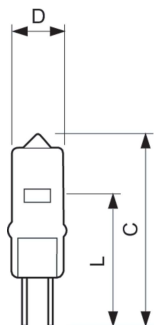

Controls and Dimming	
Dimmable	Yes

Mechanical and Housing	
Bulb Finish	Clear
Bulb Shape	T11 [T 11mm]

Product Data	
Order product name	BC50W/T4/12V/CAPSULE 12/1
Full product name	BC50W/T4/12V/CAPSULE 12/1
Order code	924062017116
Material Nr. (12NC)	924062017116
Numerator - Quantity Per Pack	1
EAN/UPC - Product/Case	046677415594
Numerator - Packs per outer box	12
EAN/UPC - Case	50046677415599

Low Voltage Capsules

Dimensional drawing

Product	D (max)	L	C (max)
BC50W/T4/12V/CAPSULE 12/1	12 mm	30 mm	44 mm