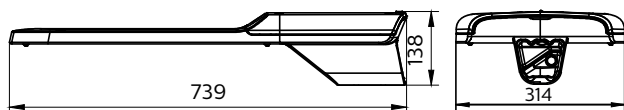

GreenVision Xceed Gen2

Connection	-
Cable	-

Temperature

Ambient temperature range	-40 to +50 °C

Controls and Dimming

Dimmable	Yes
Driver/power unit/transformer	Power supply unit regulating
Control interface	Analog
Constant light output	No

Mechanical and Housing

Housing Material	Aluminum die cast
Optic material	Polycarbonate
Optical cover material	Glass
Fixation material	Aluminum
Housing Color	Gray
Overall length	736 mm
Overall width	314 mm
Overall height	138 mm
Effective projected area	0.23 m²
Dimensions (Height x Width x Depth)	138 x 314 x 736 mm

Approval and Application

Ingress protection code	IP66 [Dust penetration-protected, jet-proof]

Mech. impact protection code	IK08 [5 J vandal-protected]
Protection class IEC	Safety class I

Initial Performance (IEC Compliant)

Luminous flux tolerance	+/-10%
Initial chromaticity	(0.43, 0.40) SDCM < 5
Power consumption tolerance	+/-10%

Over Time Performance (IEC Compliant)

Median useful life L70B50	100,000 hour(s)

Application Conditions

Maximum dim level	10%

Product Data

Order product name	BRP383 LED280/NW 200W 220-240V DM PSR
Full product name	BRP383 LED280/NW 200W 220-240V DM PSR
Full product code	872016952045500
Order code	911401874898
Material Nr. (12NC)	911401874898
Numerator - Quantity Per Pack	1
EAN/UPC - Product/Case	8720169520455
Numerator - Packs per outer box	1
EAN/UPC - Case	8720169520455

Dimensional drawing